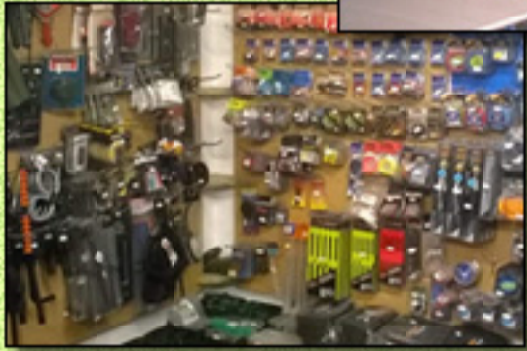

Caravan and tent pitches

Fishing tackle, hot food and drink available at our waterside cafe.

### Depth Guide

- 2 feet
- 4 feet
- 6 feet
- 8 feet
- 10 feet

CANTERBURY

A257

SANDWICH